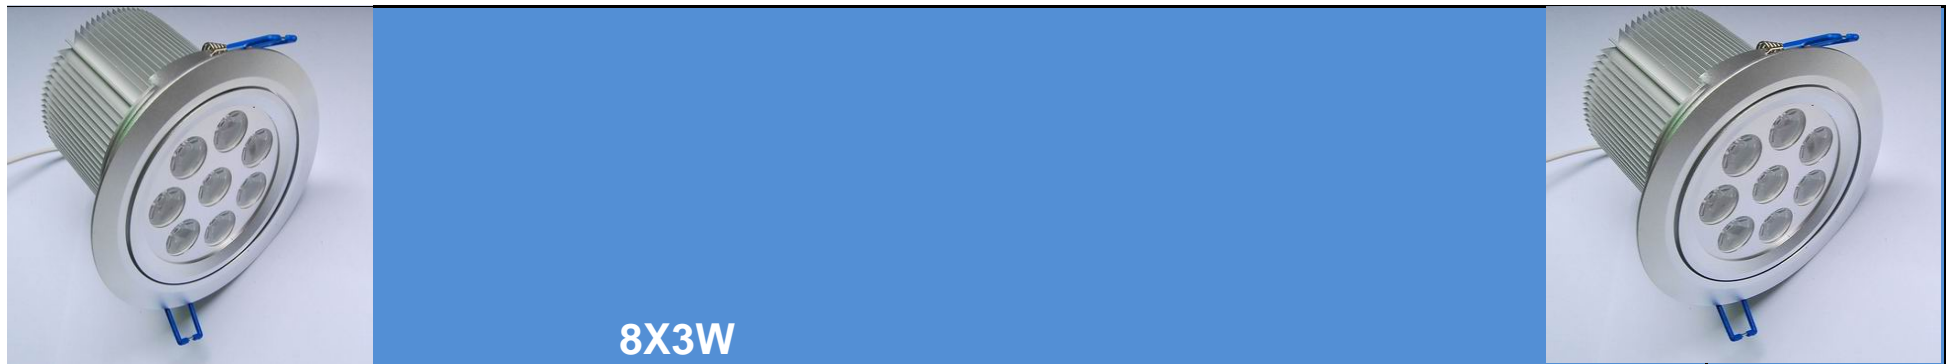

IREG-T-8X3W-PW	25W, Day white: 5000-5500K, 1100-1150 lumen, 700mA, beam angle: 15/25/30/45/60, CREE LED	∅120xH100mm
IREG-T-8X3W-WW	25W, Warm white: 2800-3500K, 1000-1050 lumen, 700mA, beam angle: 15/25/30/45/60, CREE LED	∅120xH100mm