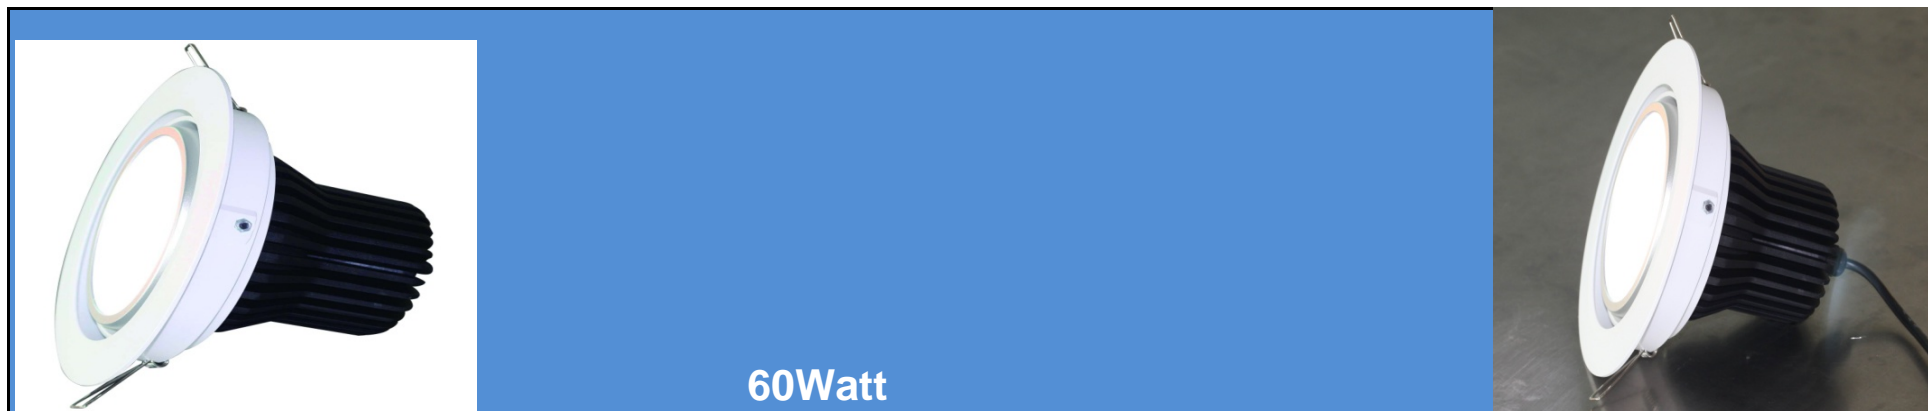

Bezeichnung		LED Down Light	Abmessungen
			mm
		<h2>10 Watt</h2>	
Artikel Nummer	Spezifikation		
IREG-NT-10W-PW	Power: 10W, Day white: 5500-6000K, 800 lumen, beam angle: 25, AC90-260V, Bridgelux Array		φ132×H88mm
IREG-NT-10W-NW	Power: 10W, Neutral white:4000-4500K, 750 lumen, beam angle: 25, AC90-260V, Bridgelux Array		φ132×H88mm
IREG-NT-10W-WW	Power: 10W, Warm white:2700-3500K, 700 lumen, beam angle: 25, AC90-260V, Bridgelux Array		φ132×H88mm
		<h2>20 Watt</h2>	
IREG-NT-20W-PW	Power: 20W, Day white: 5600K, 1600 lumen, size: 5" beam angle: 25/60, AC90-260V, Bridgelux Array		φ198×H122mm
IREG-NT-20W-NW	Power: 20W, Neutral white:4000K, 1500 lumen, size: 5" beam angle: 25/60, AC90-260V, Bridgelux Array		φ198×H122mm
IREG-NT-20W-WW	Power: 20W, Warm white:3000K, 1400 lumen, size: 5" beam angle: 25/60, AC90-260V, Bridgelux Array		φ198×H122mm

		<h2>30 Watt</h2>			
IREG-NT-30W-PW	Power: 30W, Day white: 5600K, 2400 lumen, size: 5" beam angle: 25/60, AC90-260V, Bridgelux Array			φ198xH122mm	
IREG-NT-30W-NW	Power: 30W, Neutral white:4000K, 2250 lumen, size: 5" beam angle: 25/60, AC90-260V, Bridgelux Array			φ198xH122mm	
IREG-NT-30W-WW	Power: 30W, Warm white:3000K, 2100 lumen, size: 5" beam angle: 25/60, AC90-260V, Bridgelux Array			φ198xH122mm	
		<h2>40 Watt</h2>			
IREG-NT-40W-PW	Power: 40W, Day white: 5600K, 3200 lumen, size: 5" beam angle: 25/60, AC90-260V, Bridgelux Array			φ198xH122mm	
IREG-NT-40W-NW	Power: 40W, Neutral white:4000K, 3000 lumen, size: 5" beam angle: 25/60, AC90-260V, Bridgelux Array			φ198xH122mm	
IREG-NT-40W-WW	Power: 40W, Warm white:3000K, 2800 lumen, size: 5" beam angle: 25/60, AC90-260V, Bridgelux Array			φ198xH122mm	