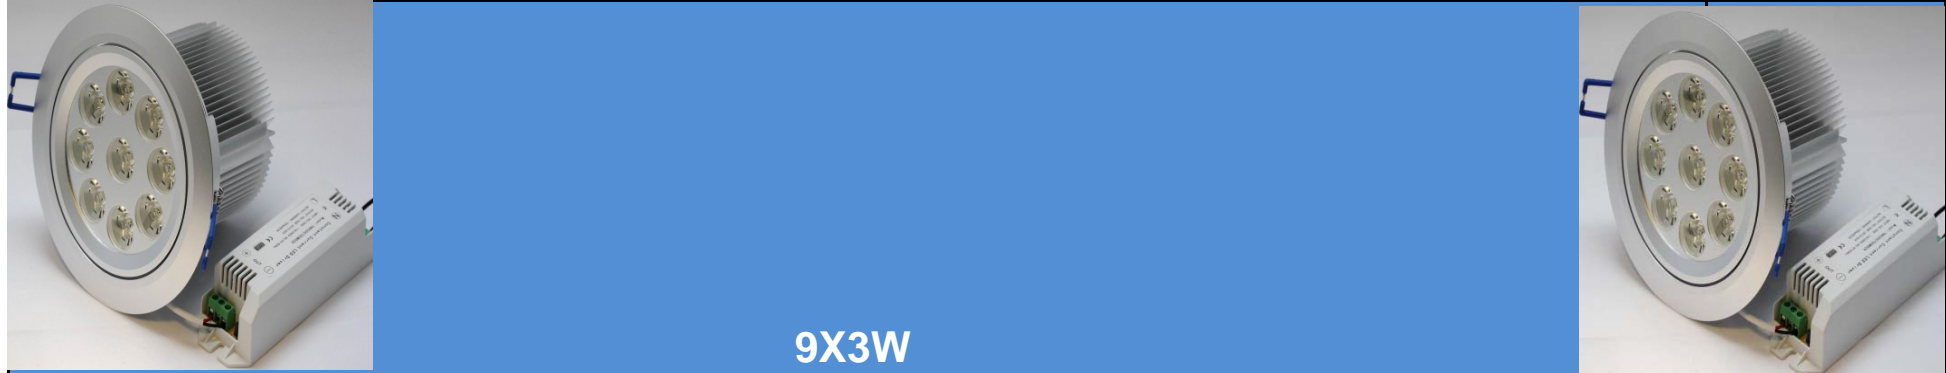

IREG-T-9X3W-PW	27W, Day white: 5000-5500K, 1200-1250 lumen, 700mA, beam angle: 15/25/30/45/60, CREE LED	∅120xH100mm
IREG-T-9X3W-WW	27W, Warm white: 2800-3500K, 1100-1150 lumen, 700mA, beam angle: 15/25/30/45/60, CREE LED	∅120xH100mm