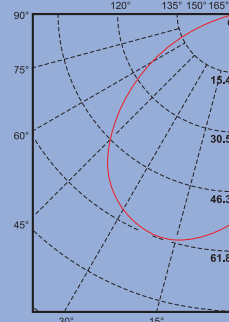

Luminous Intensity in cd
Max. cd: 62